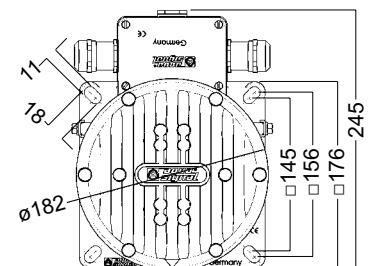

Series 65 LED

Aqua Signal LED navigation lights

- Long lifetime, up to 100 000 operating hours (depending on ambient temperature)
- Main and back up system in one housing
- High level of reliability

Application	For all vessels ≥ 20 m in length
Approvals	EC Type Examination (Module B) Certificate 4581/001/6012437/13, USCG/UL
Housing	Glass-Fibre reinforced polycarbonate or brass. Other components of non-corroding materials. Seawater resist ant. Lid anodized aluminium or brass.
Finish	Black, white or brass
Optic	Polycarbonate 3 nm for port/starboard/stern/all-round signalling 6 nm for masthead 5 nm for manoeuvring light
Electric	Main lighting (upper unit) and spare lighting (lower unit) with connection box and 2 x M25 x 1.5 cable entry. Cable diameter 9 - 17 mm.
Light source	High power LED, mounted on aluminium rod: 4 LED for side and stern lights 6 LED for masthead 7 LED for all-round lights Upper section: main system, lower section: back-up system
Mounting	4 hole mounting with connection box

Black/White

Brass