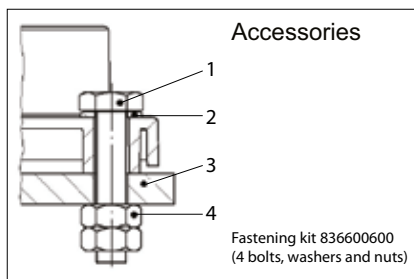

Spare Parts/Accessories