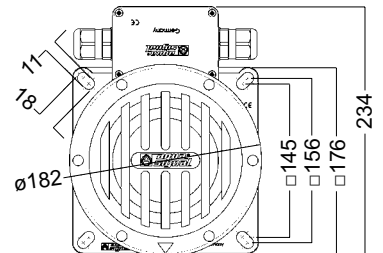

- Long lifetime, up to 100 000 operating hours (depending on ambient temperature)
- Main and back up system in one housing
- High level of reliability

Application	For all vessels ≥ 20 m in length
Approvals	EC Type Examination (Module B) Certificate 4581/001/6012437/13, USCG/UL
Housing	Glass-Fibre reinforced polycarbonate or brass. Other components of non-corroding materials. Seawater resist ant. Lid anodized aluminium or brass.
Finish	Black, white or brass
Optic	Polycarbonate 3 nm for port/starboard/stern/all-round signalling 6 nm for masthead 5 nm for manoeuvring light
Electric	Main lighting (upper unit) and spare lighting (lower unit) with connection box and 2 x M25 x 1.5 cable entry. Cable diameter 9 - 17 mm.
Light source	High power LED, mounted on aluminium rod: 4 LED for side and stern lights 6 LED for masthead 7 LED for all-round lights Upper section: main system, lower section: back-up system
Mounting	4 hole mounting with connection box

Black/White