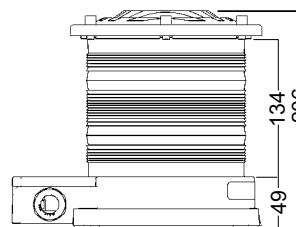

- Long lifetime, up to 100 000 operating hours (depending on ambient temperature)
- Main and back up system in one housing
- High level of reliability

Application	For all vessels ≥ 20 m in length
Approvals	EC Type Examination (Module B) Certificate 4581/001/6012437/13, USCG/UL
Housing	Glass-Fibre reinforced polycarbonate or brass. Other components of non-corroding materials. Seawater resist ant. Lid anodized aluminium or brass.
Finish	Black, white or brass
Optic	Polycarbonate 3 nm for port/starboard/stern/all-round signalling 6 nm for masthead 5 nm for manoeuvring light
Electric	Main lighting (upper unit) and spare lighting (lower unit) with connection box and 2 x M25 x 1.5 cable entry. Cable diameter 9 - 17 mm.
Light source	High power LED, mounted on aluminium rod: 4 LED for side and stern lights 6 LED for masthead 7 LED for all-round lights Upper section: main system, lower section: back-up system
Mounting	4 hole mounting with connection box

Black/White