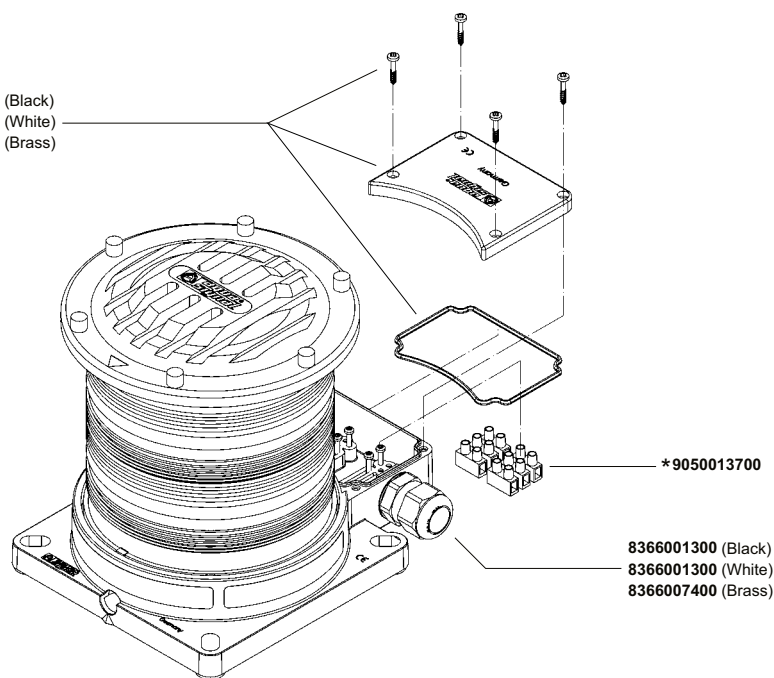

8366001200 (Black)
8366007200 (White)
8366007300 (Brass)