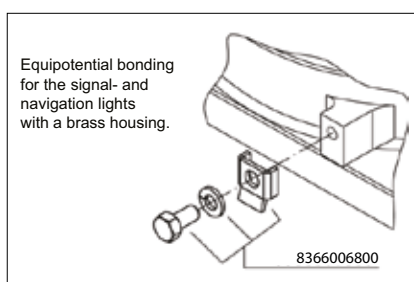

Spare Parts/Accessories