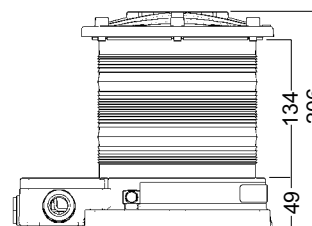

Series 65 LED

Aqua Signal LED navigation lights

- Long lifetime, up to 100 000 operating hours (depending on ambient temperature)
- Main and back up system in one housing
- High level of reliability

Application	For all vessels ≥ 20 m in length
Approvals	EC Type Examination (Module B) Certificate 4581/001/6012437/13, USCG/UL
Housing	Glass-Fibre reinforced polycarbonate or brass. Other components of non-corroding materials. Seawater resist ant. Lid anodized aluminium or brass.
Finish	Black, white or brass
Optic	Polycarbonate 3 nm for port/starboard/stern/all-round signalling 6 nm for masthead 5 nm for manoeuvring light
Electric	Main lighting (upper unit) and spare lighting (lower unit) with connection box and 2 x M25 x 1.5 cable entry. Cable diameter 9 - 17 mm.
Light source	High power LED, mounted on aluminium rod: 4 LED for side and stern lights 6 LED for masthead 7 LED for all-round lights Upper section: main system, lower section: back-up system
Mounting	4 hole mounting with connection box

Black/White

Brass