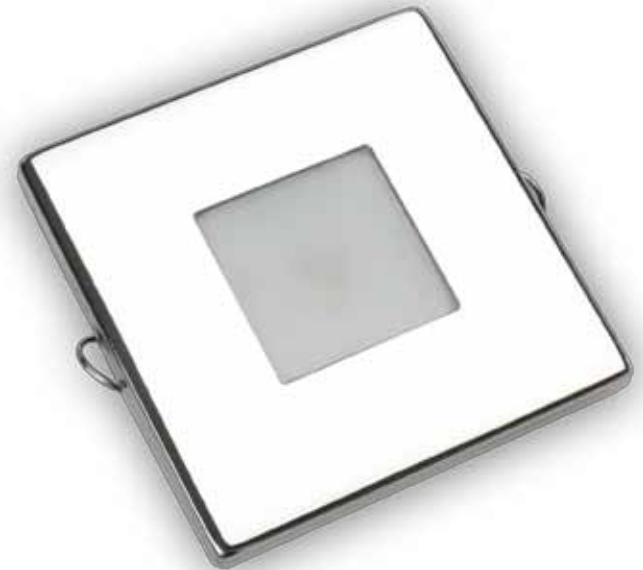

## NEW 2.8" Indoor/Outdoor Recessed LED Light 2800K 85 CRI Dimmable LED

Elegant polished, brushed, or white 316 stainless trim with frosted Lens make this light the perfect choice. Choose either two screw mounting or Stainless Spring Clips. Digitally dimmable design means you will not need additional circuitry to adjust to just the right output. Reverse polarity protection.

Soft 2800K warm white Hi CRI LED light enhances the beauty of your surroundings.

Drop in for the 25W halogen recessed lights

**Requires only 2.16" hole**  
**Spring or Screw Mount**  
**IP65 for Indoor or Outdoor Use**

### SPECIFICATIONS

<b>Voltage:</b>	10-30VDC
<b>Power:</b>	3.2 Watt (0.27A at 12VDC)
<b>Output:</b>	244 Lumen White
<b>Color:</b>	2800, 85 CRI
<b>IP Rating:</b>	65
<b>Hole Depth:</b>	18mm (0.7")
<b>Hole Size:</b>	55mm (2.16")

# DIMENSIONS

ROUND BEZEL

SQUARE BEZEL